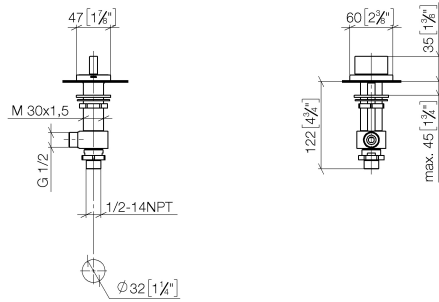

20 004 705

- hole diameter 32 mm
- rosette 60 x 47 mm
- with cold marking

	Brushed Champagne (22kt Gold)	20 004 705-46
	Chrome	20 004 705-00
	Brushed Platinum	20 004 705-06
	Dark Chrome	20 004 705-19
	Champagne (22kt Gold)	20 004 705-47
	Brushed Dark Platinum	20 004 705-99

20 004 705

mm [inches]

Flow rate chart

Certificates

IAPMO_N-4976.

LGA_28687.

IAPMO_6397.

WRAS_240202020.

20 004 705

Parts for other finishes can be found here: [Chrome](#)

Spare parts list

No.	Item Number	Name	Quantity used	Delivery time
1	90 20 70 051 06-46	handle (cold)	1	30
2	04 17 11 058 53 90	side panel	1	2
3	90 90 03 153 00 90	top	1	2
4	04 23 10 032 78 90	fixing set	1	2
5	04 17 11 023 10 90	distributor	1	2
6	90 23 30 040 00-46	threaded connector	1	-
Spare part can no longer be ordered, please order the replacement item				
7	09 30 11 059 90	disc	1	2
8	09 23 10 012 90	nut	1	2