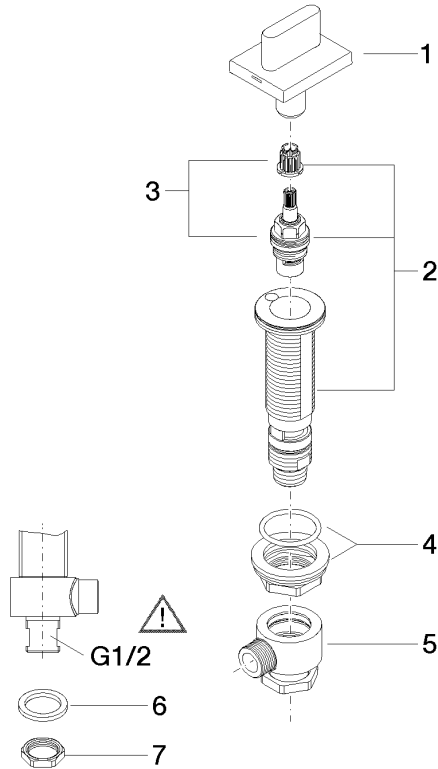

20 004 705

- hole diameter 32 mm
- rosette 60 x 47 mm
- with cold marking

	Brushed Champagne (22kt Gold)	20 004 705-46
	Chrome	20 004 705-00
	Brushed Platinum	20 004 705-06
	Dark Chrome	20 004 705-19
	Champagne (22kt Gold)	20 004 705-47
	Brushed Dark Platinum	20 004 705-99

20 004 705

mm [inches]

Flow rate chart

Certificates

IAPMO_N-4976.

LGA_28687.

IAPMO_6397.

WRAS_240202020.

20 004 705

Parts for other finishes can be found here: [Chrome](#)

Spare parts list

No.	Item Number	Name	Quantity used	Delivery time
1	90 20 70 051 06-46	handle (cold)	1	30
2	04 17 11 058 53 90	side panel	1	2
3	90 90 03 153 00 90	top	1	2
4	04 23 10 032 78 90	fixing set	1	2
5	04 17 11 023 10 90	distributor	1	2
6	90 23 30 040 00-46	threaded connector	1	-
Spare part can no longer be ordered, please order the replacement item				
7	09 30 11 059 90	disc	1	2
8	09 23 10 012 90	nut	1	2